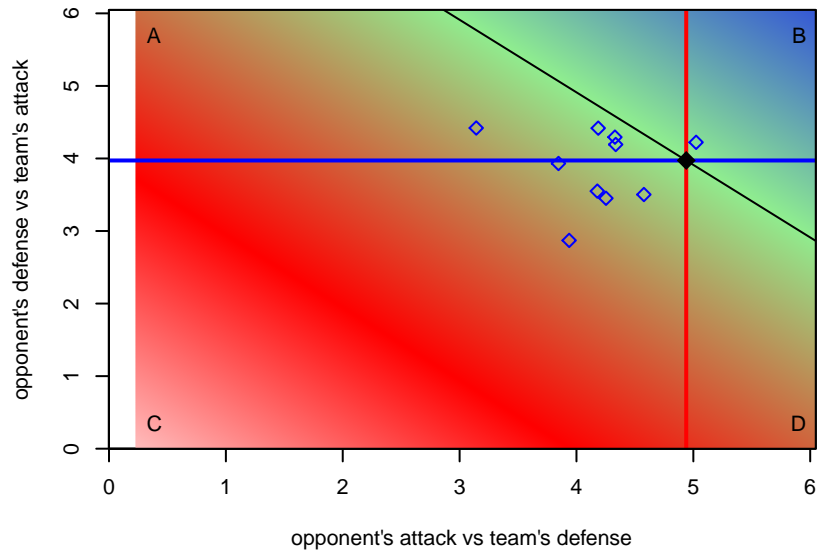

**LA Premier B00**  
 Dots are actual minus expected GF (blue circles) and GA (red triangles).  
 Blue line is smoothed change in attack strength. Red is smoothed change in defense strength.

**attack and defense variance (black dot)  
relative to other teams  
and top 10 in region**

**attack and defense rating  
relative to others at age  
and all opponents in last 13 months**

**attack and defense rating  
relative to others at age  
and all opponents in last 13 months**

**Performance relative to 13 month average**

**Performance relative to 13 month average**

Distribution of opponents  
 Red = Lose zone, Blue = Win zone, Green = Even  
 Black line separates win/lose zones

lot. A=Neither has attack advantage, B=Opponent has both attack and defense advantage, C=Opponent has both attack and defense disadvantage, D=Both have