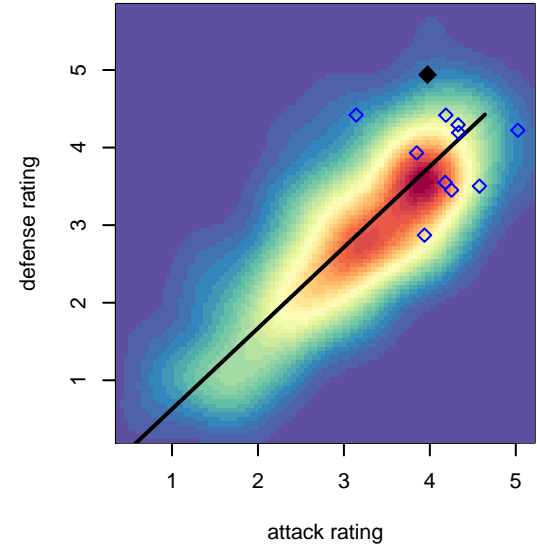

# LA Premier B00

, CAS  
 B00 total strength=2086  
 attack=53.11 defense=139.66

alt names used:  
 LA PREMIER FC B2000 (CAS)  
 LA PREMIER FC B2000 (CAS)  
 LA PREMIER FC B00 (CAS)

Venues played:  
 2016 Surf Cup Super White U17  
 2016 Surf College Showcase Super White U17  
 2016 Manchester City Cup Gold U17

**LA Premier B00**  
 Dots are actual minus expected GF (blue circles) and GA (red triangles).  
 Blue line is smoothed change in attack strength. Red is smoothed change in defense strength.

**attack and defense variance (black dot)  
relative to other teams  
and top 10 in region**

**attack and defense rating  
relative to others at age  
and all opponents in last 13 months**

**attack and defense rating  
relative to others at age  
and all opponents in last 13 months**

**Performance relative to 13 month average**

**Performance relative to 13 month average**

Distribution of opponents  
 Red = Lose zone, Blue = Win zone, Green = Even  
 Black line separates win/lose zones

lot. A=Neither has attack advantage, B=Opponent has both attack and defense advantage, C=Opponent has both attack and defense disadvantage, D=Both have