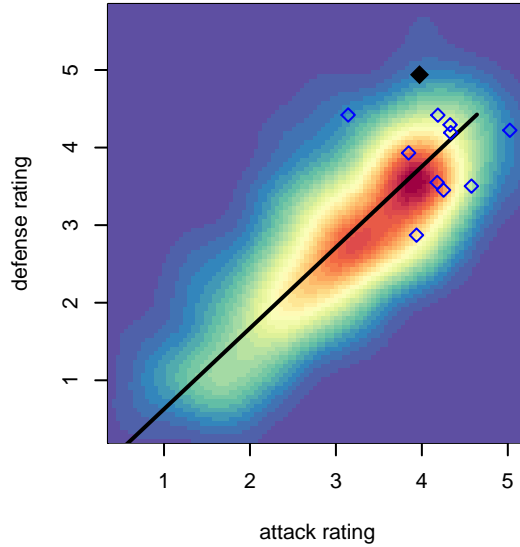

# LA Premier B00

, CAS  
 B00 total strength=2086  
 attack=53.11 defense=139.66

alt names used:  
 LA PREMIER FC B2000 (CAS)  
 LA PREMIER FC B2000 (CAS)  
 LA PREMIER FC B00 (CAS)

Venues played:  
 2016 Surf Cup Super White U17  
 2016 Surf College Showcase Super White U17  
 2016 Manchester City Cup Gold U17

**LA Premier B00**  
 Dots are actual minus expected GF (blue circles) and GA (red triangles).  
 Blue line is smoothed change in attack strength. Red is smoothed change in defense strength.

**attack and defense variance (black dot)  
relative to other teams  
and top 10 in region**

**attack and defense rating  
relative to others at age  
and all opponents in last 13 months**

**attack and defense rating  
relative to others at age  
and all opponents in last 13 months**

**Performance relative to 13 month average**

**Performance relative to 13 month average**

Distribution of opponents  
 Red = Lose zone, Blue = Win zone, Green = Even  
 Black line separates win/lose zones

lot. A=Neither has attack advantage, B=Opponent has both attack and defense advantage, C=Opponent has both attack and defense disadvantage, D=Both have