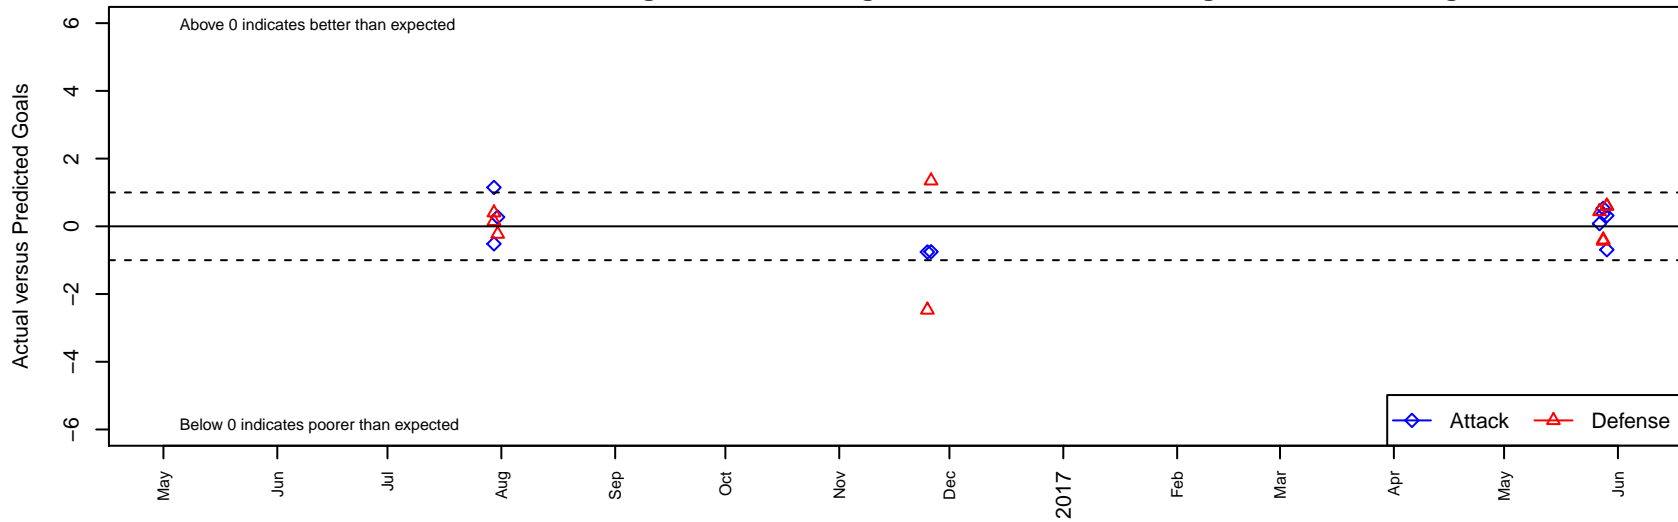

# LA Premier B00

, CAS  
 B00 total strength=2086  
 attack=53.11 defense=139.66

alt names used:  
 LA PREMIER FC B2000 (CAS)  
 LA PREMIER FC B2000 (CAS)  
 LA PREMIER FC B00 (CAS)

Venues played:  
 2016 Surf Cup Super White U17  
 2016 Surf College Showcase Super White U17  
 2016 Manchester City Cup Gold U17

**LA Premier B00**  
 Dots are actual minus expected GF (blue circles) and GA (red triangles).  
 Blue line is smoothed change in attack strength. Red is smoothed change in defense strength.

**attack and defense variance (black dot)  
relative to other teams  
and top 10 in region**

**attack and defense rating  
relative to others at age  
and all opponents in last 13 months**

**attack and defense rating  
relative to others at age  
and all opponents in last 13 months**

**Performance relative to 13 month average**

**Performance relative to 13 month average**

Distribution of opponents  
 Red = Lose zone, Blue = Win zone, Green = Even  
 Black line separates win/lose zones

lot. A=Neither has attack advantage, B=Opponent has both attack and defense advantage, C=Opponent has both attack and defense disadvantage, D=Both have