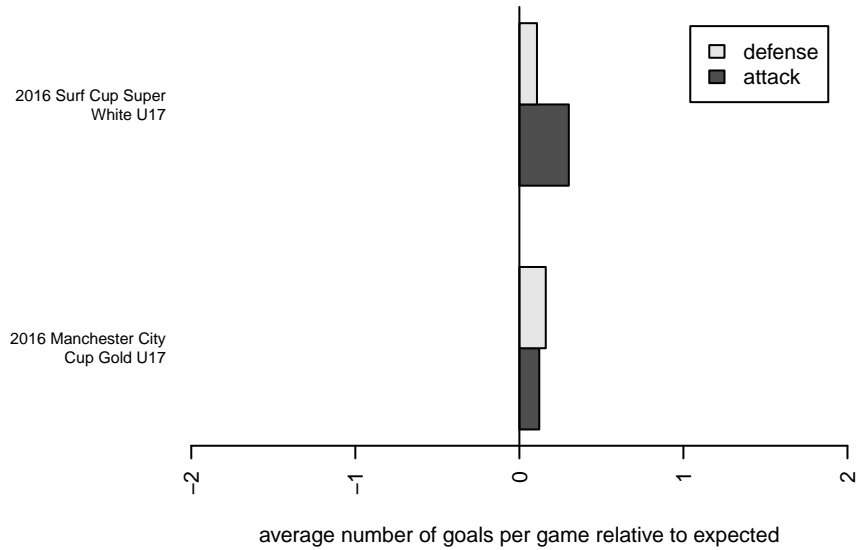

# LA Premier B00

, CAS  
 B00 total strength=2086  
 attack=53.11 defense=139.66

alt names used:  
 LA PREMIER FC B2000 (CAS)  
 LA PREMIER FC B2000 (CAS)  
 LA PREMIER FC B00 (CAS)

Venues played:  
 2016 Surf Cup Super White U17  
 2016 Surf College Showcase Super White U17  
 2016 Manchester City Cup Gold U17

**LA Premier B00**  
 Dots are actual minus expected GF (blue circles) and GA (red triangles).  
 Blue line is smoothed change in attack strength. Red is smoothed change in defense strength.

**attack and defense variance (black dot)  
relative to other teams  
and top 10 in region**

**attack and defense rating  
relative to others at age  
and all opponents in last 13 months**

**attack and defense rating  
relative to others at age  
and all opponents in last 13 months**

**Performance relative to 13 month average**

**Performance relative to 13 month average**

Distribution of opponents  
 Red = Lose zone, Blue = Win zone, Green = Even  
 Black line separates win/lose zones

lot. A=Neither has attack advantage, B=Opponent has both attack and defense advantage, C=Opponent has both attack and defense disadvantage, D=Both have